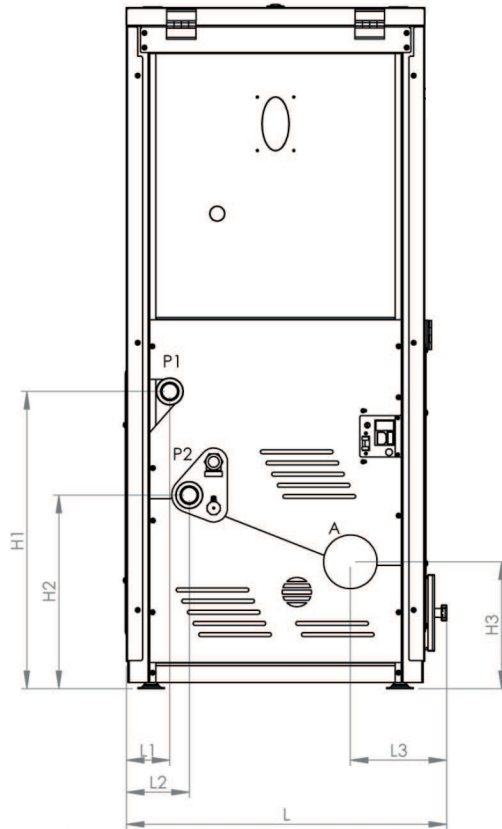

Keпо Pelectro 15 - Technical Drawing

Component	Unit	AC 15
Exhaust pipe A	mm	Ø80
Safety valve 3bar	"	1/2
Starting line P1	"	1
Return line P2	"	1
L1	mm	115
L2	mm	130
L3	mm	155
H1	mm	565
H2	mm	355
H3	mm	280
L	mm	600
H	mm	1155
D	mm	790