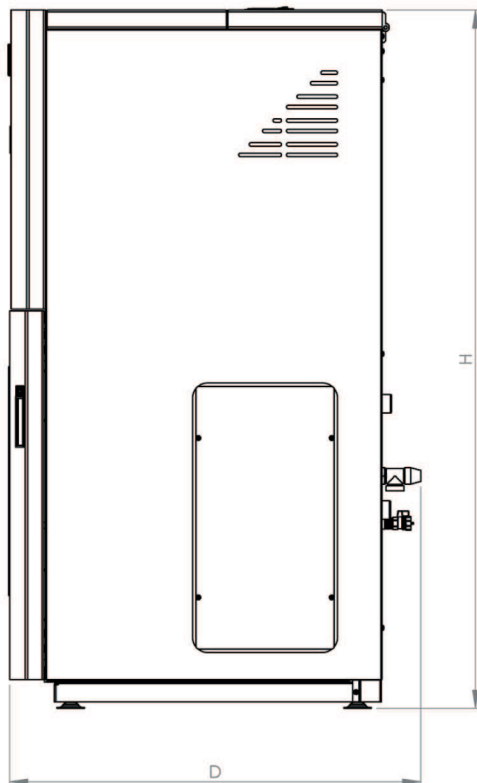

Keпо Pelectro 15 - Technical Drawing

Component	Unit	AC 15
Exhaust pipe A	mm	Ø80
Safety valve 3bar	"	1/2
Starting line P1	"	1
Return line P2	"	1
L1	mm	115
L2	mm	130
L3	mm	155
H1	mm	565
H2	mm	355
H3	mm	280
L	mm	600
H	mm	1155
D	mm	790